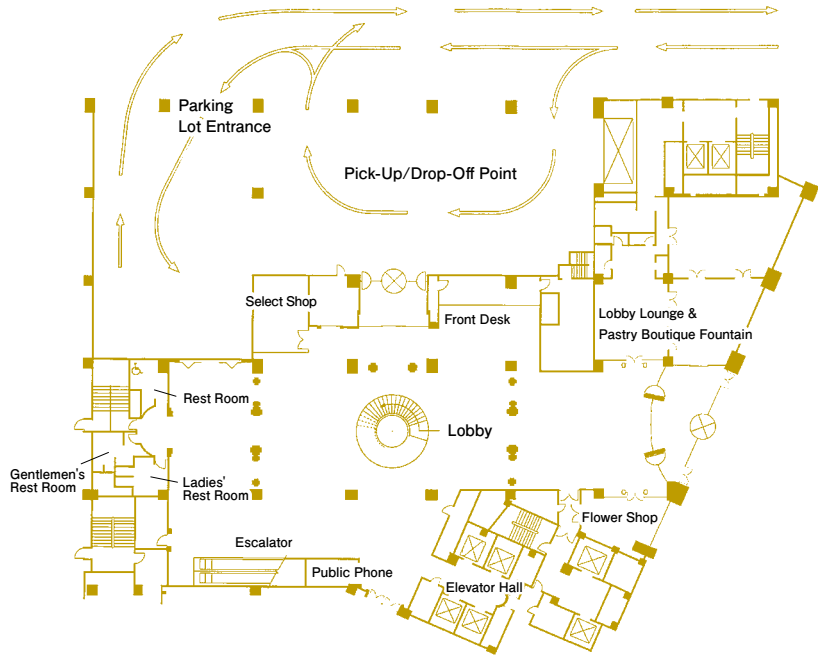

Floor Map

Porte Kanazawa

In "Porte Kanazawa", located adjacent to Hotel Nikko Kanazawa, a shopping area, fitness club, and Kanazawa Art Hall can be found. In order to give our guests a more comfortable and enjoyable stay in our high-quality hotel, Hotel Nikko Kanazawa believes that offering a variety of features and services is an important part of our work.

- Rooftop Heliport
- European Cuisine La PLAGE ■
- Sky Lounge Le Grand Chariot ■
- Main Bar Vol de Nuit, Teppanyaki Ichu, Chinese Restaurant Toh-Lee ■

Double Room	108	Guest Rooms	254 ■
Twin Room	128		
Deluxe Double Room	4		
Deluxe Twin Room	10		
Suite	3		
Imperial Suite	1		

- Japanese Restaurant Benkay ■
- Shrine Hakuhouden, Photo Studio ■
- Beauty Salon, Fitting Room ■
- Small Banqueting Halls
Matsu, Take, Ume & Tachibana ■
- Large Banqueting Hall Tsuru, Foyer ■
- Medium-Sized Banqueting Hall
Kujaku, Foyer ■
- Chapel La Grande Lumière ■
- Buffet Restaurant The Garden House ■
- Lobby, Front Desk ■
- Lobby Lounge & Pastry Boutique Fountain Fountain ■
- Select Shop, Flower Shop ■