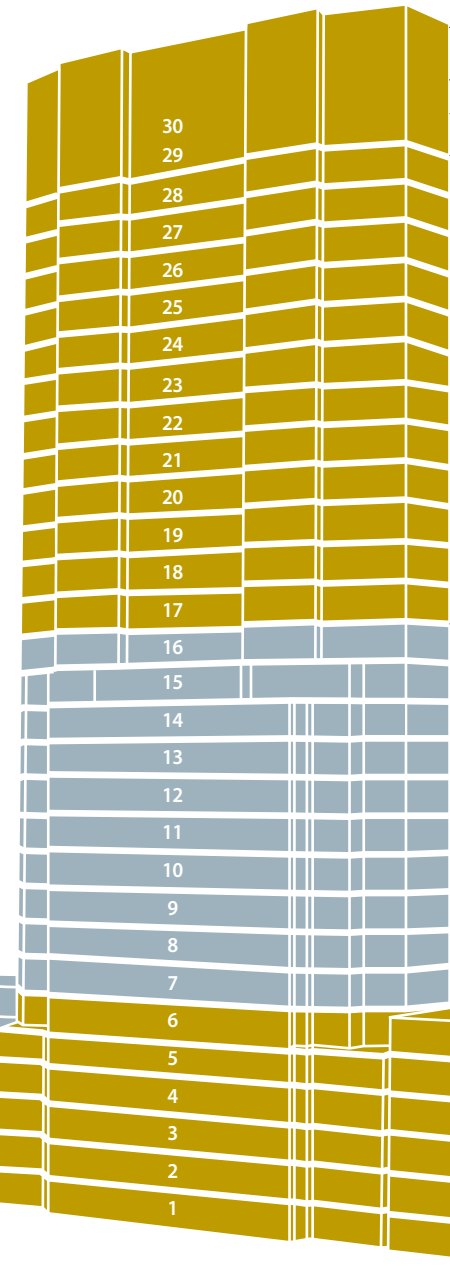

Floor Map

Porte Kanazawa

In "Porte Kanazawa", located adjacent to Hotel Nikko Kanazawa, a shopping area, fitness club, and Kanazawa Art Hall can be found. In order to give our guests a more comfortable and enjoyable stay in our high-quality hotel, Hotel Nikko Kanazawa believes that offering a variety of features and services is an important part of our work.

- Rooftop Heliport
- European Cuisine La PLAGE ■
- Sky Lounge Le Grand Chariot ■
- Main Bar Vol de Nuit, Teppanyaki Ichu, Chinese Restaurant Toh-Lee ■

Double Room	108	Guest Rooms	254 ■
Twin Room	128		
Deluxe Double Room	4		
Deluxe Twin Room	10		
Suite	3		
Imperial Suite	1		

- Japanese Restaurant Benkay ■
- Shrine Hakuhouden, Photo Studio ■
- Beauty Salon, Fitting Room ■
- Small Banqueting Halls
Matsu, Take, Ume & Tachibana ■
- Large Banqueting Hall Tsuru, Foyer ■
- Medium-Sized Banqueting Hall
Kujaku, Foyer ■
- Chapel La Grande Lumière ■
- Buffet Restaurant The Garden House ■
- Lobby, Front Desk ■
- Lobby Lounge & Pastry Boutique Fountain Fountain ■
- Select Shop, Flower Shop ■